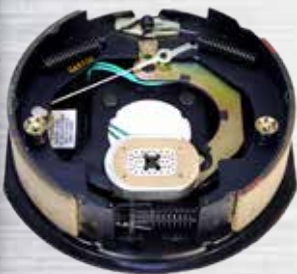

HARDWARE

Hardware	35
----------------	----

STORE KITS

Store Kits	40
------------------	----

ELECTRIC BRAKES

ELECTRIC BRAKES

- OEM Quality Replacement Brakes
- Universal Fit For Popular Brands Like Lippert, Dexter, Hayes/AL-KO And More
- Sizes From 7" Up To 12" With Standard Bolt Patterns
- Complete Assembly Ready To Bolt On And Wire (Nuts Included)
- Fits Standard Axle, Attaches To The Mounting Flange

PART #	REF #	DESCRIPTION
EB01-070	188851	Electric Brake Assembly, 7"x1.25", Left Hand, 2.2K/PR, Universal Fit
EB01-075	188855	Electric Brake Assembly, 7"x1.25", Right Hand, 2.2K/PR, Universal Fit
EB01-100	188860	Electric Brake Assembly, 10"x2.25", Left Hand, 3.5K/PR, Universal Fit
EB01-105	188865	Electric Brake Assembly, 10"x2.25", Right Hand, 3.5K/PR, Universal Fit
EB01-120	188890	Electric Brake Assembly, 12"x2", Left Hand, 5.2K-7K, 8K Hybrid, Universal Fit
EB01-125	188895	Electric Brake Assembly, 12"x2", Right Hand, 5.2K-7K, 8K Hybrid, Universal Fit

ELECTRIC BRAKES - SELF ADJUST

- OEM Quality Replacement Brakes
- Universal Fit For Popular Brands Like Lippert, Dexter, Hayes/AL-KO And More
- Sizes From 10" Up To 12.25" With Standard Bolt Patterns
- Complete Assembly Ready To Bolt On And Wire (Nuts Included)
- Fits Standard Axle, Attaches To The Mounting Flange
- Brakes With The Self Adjusting Feature Take The Guess Work Out Of Brake Maintenance